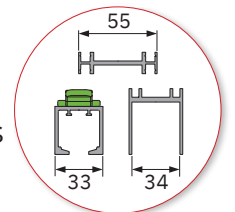

The advantages at a glance

- Wooden doors • Easy, fast installation, height adjustment +/- 3 mm
- Door weight up to 80 kg
- Door width from 580 mm
- Both sides damping
- Through the mounting track retrofitting the running track is possible
- Running track can be removed • Elegant due to a small distance between door and running track (small gap)
- Ball-bearing floor guide

All inclusive!

Uses

- Office, kitchen, bathroom
- Living, eating, bedroom, passage
- Storage

Profile
dimensions

Item No.
03-011-802-G20