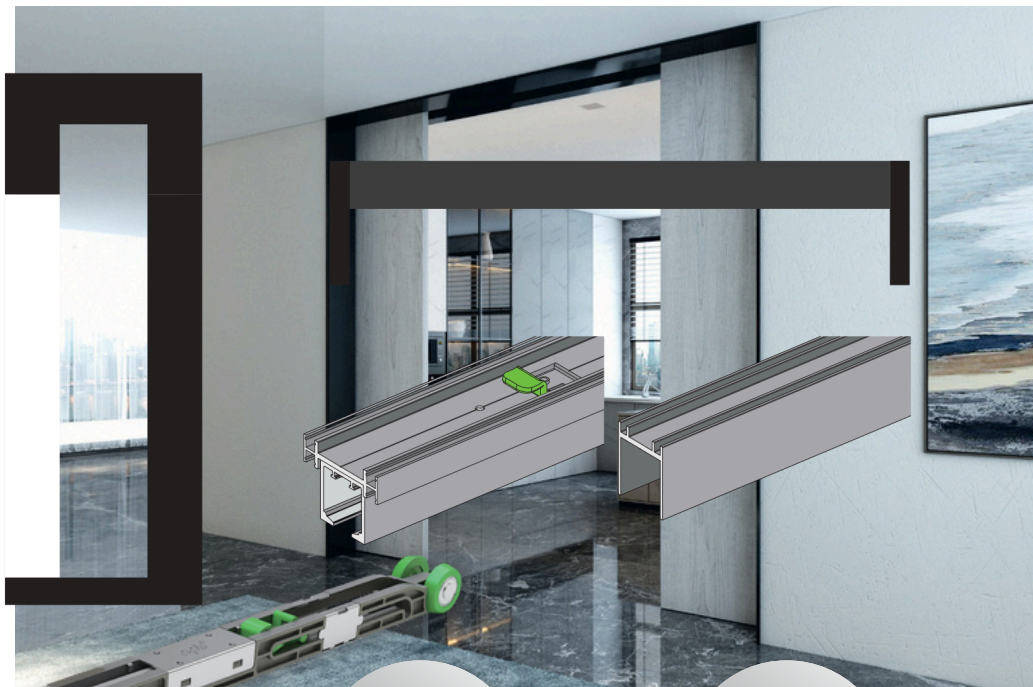

opk Spaceship 80 W

Standard Pocket

SMALL SIZE. MAXIMUM RESULTS.

simple
disassembly
mounting rail

Front
mounting
rail

opk Spaceship 80 is a sliding door system in the construction sector. Its technically advanced system makes opk Spaceship 80 suitable for pocket applications. High-quality carriages with ball-bearing plastic rollers move in elegant aluminium profiles EV1, which guarantee a light, wear-resistant and quiet running. Moving parts are protected from dirt by a self-cleaning construction. The assembly is simple, fast and efficient.

The advantages at a glance

- Wooden doors • Easy, fast installation, height adjustment +/- 3 mm
- Door weight up to 80 kg
- Door width from 580 mm
- Both sides damping
- Through the mounting track retrofitting the running track is possible
- Running track can be removed • Elegant due to a small distance between door and running track (small gap)
- Ball-bearing floor guide

All inclusive!

Uses

- Office, kitchen, bathroom
- Living, eating, bedroom, passage
- Storage

Profile
dimensions

Item No.
03-011-802-G20