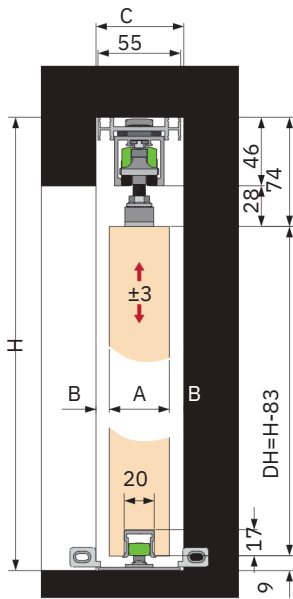

opk Spaceship 80 W

Standard Pocket

SMALL SIZE. MAXIMUM RESULTS.

simple
disassembly
mounting rail

Front
mounting
rail

opk Spaceship 80 is a sliding door system in the construction sector. Its technically advanced system makes opk Spaceship 80 suitable for pocket applications. High-quality carriages with ball-bearing plastic rollers move in elegant aluminium profiles EV1, which guarantee a light, wear-resistant and quiet running. Moving parts are protected from dirt by a self-cleaning construction. The assembly is simple, fast and efficient.

The advantages at a glance

- Wooden doors • Easy, fast installation, height adjustment +/- 3 mm
- Door weight up to 80 kg
- Door width from 580 mm
- Both sides damping
- Through the mounting track retrofitting the running track is possible
- Running track can be removed • Elegant due to a small distance between door and running track (small gap)
- Ball-bearing floor guide

All inclusive!

Uses

- Office, kitchen, bathroom
- Living, eating, bedroom, passage
- Storage

Profile
dimensions

Item No.
03-011-802-G20