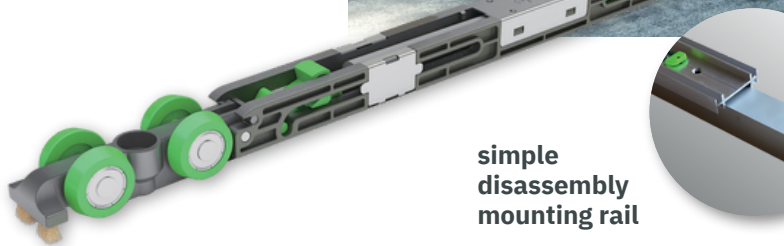

opk Spaceship 80 W

Standard Pocket

SMALL SIZE. MAXIMUM RESULTS.

simple
disassembly
mounting rail

Front
mounting
rail

opk Spaceship 80 is a sliding door system in the construction sector. Its technically advanced system makes opk Spaceship 80 suitable for pocket applications. High-quality carriages with ball-bearing plastic rollers move in elegant aluminium profiles EV1, which guarantee a light, wear-resistant and quiet running. Moving parts are protected from dirt by a self-cleaning construction. The assembly is simple, fast and efficient.

The advantages at a glance

- Wooden doors • Easy, fast installation, height adjustment +/- 3 mm
- Door weight up to 80 kg
- Door width from 580 mm
- Both sides damping
- Through the mounting track retrofitting the running track is possible
- Running track can be removed • Elegant due to a small distance between door and running track (small gap)
- Ball-bearing floor guide