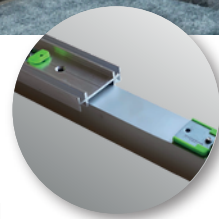

opk Spaceship 80 W

Standard Pocket

SMALL SIZE. MAXIMUM RESULTS.

simple
disassembly
mounting rail

Front
mounting
rail

opk Spaceship 80 is a sliding door system in the construction sector. Its technically advanced system makes opk Spaceship 80 suitable for pocket applications. High-quality carriages with ball-bearing plastic rollers move in elegant aluminium profiles EV1, which guarantee a light, wear-resistant and quiet running. Moving parts are protected from dirt by a self-cleaning construction. The assembly is simple, fast and efficient.

The advantages at a glance

- Wooden doors • Easy, fast installation, height adjustment +/- 3 mm
- Door weight up to 80 kg
- Door width from 580 mm
- Both sides damping
- Through the mounting track retrofitting the running track is possible
- Running track can be removed • Elegant due to a small distance between door and running track (small gap)
- Ball-bearing floor guide