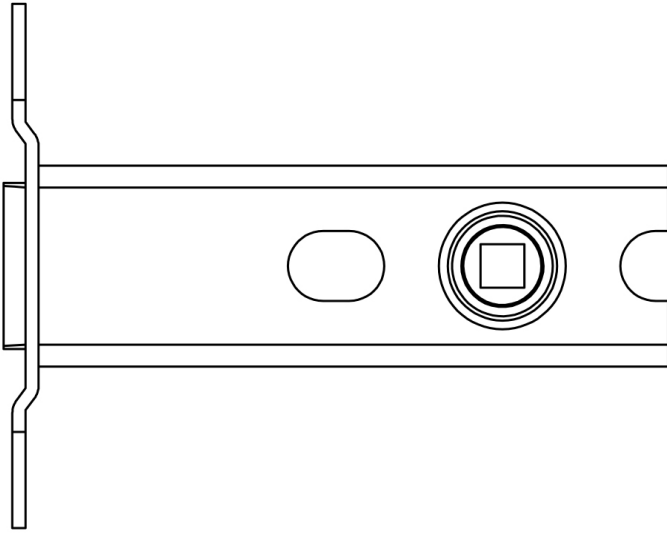

CODE

JL-HDB76

DESCRIPTION

Heavy Duty Deadbolt - Body Only

STANDARDS

PRODUCT SPECIFICATION

- Heavy sprung
- Grade 304 stainless steel
- Grade 3 corrosion
- Variety of plate finishes available

TECHNICAL DRAWING